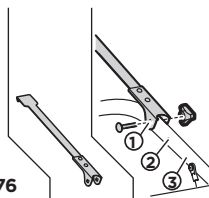

SUBARU Outback, 5-dr Estate, 10-14	Does not cover the rear lights	-	2
SUZUKI Ignis, 5-dr Hatchback, 16-	Does not cover the rear lights	-	3
SUZUKI Liana, 5-dr Hatchback, 01-07	Does not cover the rear lights	-	3
SUZUKI Wagon R+, 5-dr MPV, 99-03	Does not cover the rear lights	-	3
TOYOTA Auris, 5-dr Estate, 13-19	Lightboard 976 recommended	-	3
TOYOTA Avensis, 5-dr Estate, 98-02	Does not cover the rear lights	-	3
TOYOTA Avensis Verso, 5-dr MPV, 01-03	Does not cover the rear lights	-	3
TOYOTA Corolla, 5-dr Estate, 88-92	Does not cover the rear lights	-	3
TOYOTA Corolla, 5-dr Estate, 93-97	Does not cover the rear lights	-	2
TOYOTA Corolla, 5-dr Estate, 98-08	Lightboard 976 recommended	-	3
TOYOTA Corolla, 3/5-dr Hatchback, 05-06	Does not cover the rear lights	-	3
TOYOTA Corolla Verso, 5-dr MPV, 02-08	Lightboard 976 recommended	-	3
TOYOTA Picnic, 5-dr MPV, 97-06	Does not cover the rear lights	-	3
TOYOTA Previa, 5-dr MPV, 90-99	Lightboard 976 recommended	9111	1
VAUXHALL Agila, 5-dr MPV, 00-07	Does not cover the rear lights	-	3
VAUXHALL Astra, 3/5-dr Hatchback, 92-97	Does not cover the rear lights	-	3
VAUXHALL Astra, 5-dr Estate, 92-97	Does not cover the rear lights	-	3
VAUXHALL Astra, 5-dr Estate, 04-09	Does not cover the rear lights	-	3
VAUXHALL Meriva, 5-dr MPV, 03-06	Lightboard 976 recommended	-	2
VAUXHALL Meriva, 5-dr MPV, 10-17	Does not cover the rear lights	-	3
VAUXHALL Omega, 5-dr Estate, 94-03	Does not cover the rear lights	-	3
VAUXHALL Vectra, 5-dr Estate, 96-02	Lightboard 976 recommended	-	3
VAUXHALL Vectra, 5-dr Estate, 03-08	Does not cover the rear lights	9115	3
VAUXHALL Zafira, 5-dr MPV, 98-04	Lightboard 976 recommended	-	2
VAUXHALL Zafira, 5-dr MPV, 05-11	Lightboard 976 recommended	-	1
VAUXHALL Zafira Family, 5-dr MPV, 11-14	Lightboard 976 recommended	-	1
VAUXHALL Zafira Tourer, 5-dr MPV, 12-	Does not cover the rear lights	-	2
VOLKSWAGEN Bora, 5-dr Estate, 99-05	Does not cover the rear lights	-	3
VOLKSWAGEN Cross Golf, 5-dr Hatchback, 06-14	Does not cover the rear lights	9115	3