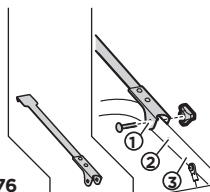

Lightboard 976

MITSUBISHI Galant, 5-dr Estate, 97-05	Does not cover the rear lights	-	3
MITSUBISHI Space Star, 5-dr MPV, 98-05	Lightboard 976 recommended	-	2
MITSUBISHI Space Wagon, 3-dr MPV, 99-03	Does not cover the rear lights	-	1
NISSAN Almera Tino, 5-dr MPV, 99-06	Lightboard 976 recommended	-	3
NISSAN Micra (K13), 3/5-dr Hatchback, 10-14	Does not cover the rear lights	-	3
NISSAN Pathfinder (R51), 5-dr SUV, 05-12	Does not cover the rear lights	-	3
NISSAN Primera (W11), 5-dr Estate, 97-01	Does not cover the rear lights	-	3
NISSAN Primera (W12), 5-dr Estate, 02-07	Does not cover the rear lights	-	1
NISSAN X-Trail, 5-dr SUV, 01-06	Lightboard 976 recommended	-	2
OPEL Agila, 5-dr MPV, 00-07	Does not cover the rear lights	-	3
OPEL Astra, 3/5-dr Hatchback, 92-97	Does not cover the rear lights	-	3
OPEL Astra, 5-dr Estate, 92-97	Does not cover the rear lights	-	3
OPEL Astra, 5-dr Estate, 04-09	Does not cover the rear lights	-	3
OPEL Meriva, 5-dr MPV, 03-06	Lightboard 976 recommended	-	2
OPEL Meriva, 5-dr MPV, 10-17	Does not cover the rear lights	-	3
OPEL Omega, 5-dr Estate, 94-03	Does not cover the rear lights	-	3
OPEL Vectra, 5-dr Estate, 96-02	Lightboard 976 recommended	-	3
OPEL Vectra, 5-dr Estate, 03-08	Does not cover the rear lights	9115	3
OPEL Zafira, 5-dr MPV, 98-04	Lightboard 976 recommended	-	2
OPEL Zafira, 5-dr MPV, 05-11	Lightboard 976 recommended	-	1
OPEL Zafira Family, 5-dr MPV, 11-14	Lightboard 976 recommended	-	1
OPEL Zafira Tourer, 5-dr MPV, 12-	Does not cover the rear lights	-	2
PEUGEOT 207 SW, 5-dr Estate, 07-13	Does not cover the rear lights	9115	2
PEUGEOT 307 SW, 5-dr Estate, 02-08	Does not cover the rear lights	-	3
PEUGEOT 308 SW, 5-dr Estate, 08-13	Does not cover the rear lights	9111	3
PEUGEOT 806, 5-dr MPV, 94-02	Does not cover the rear lights	9111	2
PEUGEOT 5008, 5-dr MPV, 09-17	Lightboard 976 recommended	-	3
RENAULT Grand Scénic II, 5-dr MPV, 04-08	Lightboard 976 recommended	9115	2
RENAULT Grand Scénic III, 5-dr MPV, 09-16	Lightboard 976 recommended	-	2