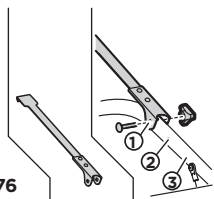

Lightboard 976

DODGE Grand Caravan, 5-dr MPV, 96-00	Does not cover the rear lights	9111	2
DODGE Grand Caravan, 5-dr MPV, 01-07	Does not cover the rear lights	9111	1
FIAT 500, 3-dr Hatchback, 07-	Does not cover the rear lights	-	3
FIAT Croma, 5-dr Estate, 05-07	Does not cover the rear lights	-	1
FIAT Idea, 5-dr MPV, 03-12	Lightboard 976 recommended	-	2
FIAT Panda, 5-dr Hatchback, 03-11	Lightboard 976 recommended	9110	3
FIAT Panda 4x4, 5-dr Hatchback, 04-11	Lightboard 976 recommended	9110	3
FIAT Stilo, 3/5-dr Hatchback, 02-07	Lightboard 976 recommended	-	2
FIAT Ulysse, 5-dr MPV, 94-02	Does not cover the rear lights	9111	2
FORD B-Max, 5-dr MPV, 12-	Does not cover the rear lights	-	2
FORD C-Max (Mk II), 5-dr MPV, 10-	Lightboard 976 recommended	-	2
FORD Escort, 5-dr Estate, 91-99	Does not cover the rear lights	-	3
FORD Explorer, 5-dr SUV, 91-93	Does not cover the rear lights	-	2
FORD Fiesta, 3/5-dr Hatchback, 90-01	Does not cover the rear lights	-	2
FORD Focus, 5-dr Estate, 98-04	Does not cover the rear lights	-	3
FORD Focus II, 5-dr Estate, 05-11	Lightboard 976 recommended	-	3
FORD Fusion, 5-dr Hatchback, 06-12	Lightboard 976 recommended	-	3
FORD Galaxy, 5-dr MPV, 95-05	Does not cover the rear lights	9111	3
FORD Grand C-Max, 5-dr MPV, 10-	Lightboard 976 recommended	9111	2
FORD Ka+, 5-dr Hatchback, 16-	Does not cover the rear lights	-	3
FORD Maverick, 5-dr SUV, 01-07	Does not cover the rear lights	-	3
FORD Mondeo, 5-dr Estate, 93-03	Does not cover the rear lights	-	3
FORD Windstar, 5-dr MPV, 95-97	Does not cover the rear lights	9111	1
HONDA Jazz, 5-dr Hatchback, 14-	Lightboard 976 recommended	-	2
HOLDEN Zafira Tourer, 5-dr MPV, 12-	Does not cover the rear lights	-	2
HYUNDAI Atos, 3/5-dr Hatchback, 98-03	Lightboard 976 recommended	-	3
HYUNDAI Atos Prime, 3/5-dr Hatchback, 04-07	Does not cover the rear lights	-	3
HYUNDAI Matrix, 5-dr MPV, 01-10	Does not cover the rear lights	-	1
HYUNDAI Santa Fé, 5-dr SUV, 06-09	Does not cover the rear lights	-	2