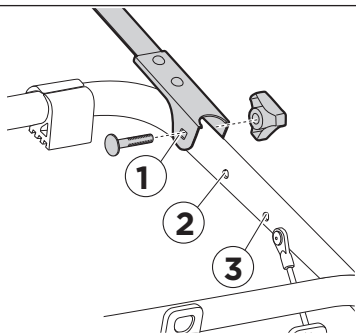

HYUNDAI Terracan, 5-dr SUV, 01-03	Does not cover the rear lights	-	2
HYUNDAI Tucson, 5-dr SUV, 04-09	Does not cover the rear lights	-	3
JEEP Cherokee, 5-dr SUV, 98-01	Does not cover the rear lights	-	3
JEEP Commander, 5-dr SUV, 06-10	Does not cover the rear lights	-	3
JEEP Grand Cherokee, 5-dr SUV, 99-04	Does not cover the rear lights	-	3
JEEP Grand Cherokee, 5-dr SUV, 05-10	Does not cover the rear lights	-	2
KIA Carens, 5-dr MPV, 02-06	Does not cover the rear lights	-	3
KIA Carens, 5-dr MPV, 07-12	Does not cover the rear lights	9115	3
KIA Carnival I, 5-dr MPV, 98-05	Does not cover the rear lights	9111	1
KIA Carnival II, 5-dr MPV, 06-14	Does not cover the rear lights	9111	2
KIA Sorento, 5-dr SUV, 02-08	Does not cover the rear lights	-	2
KIA Sportage (Mk I), 5-dr SUV, 94-03	Does not cover the rear lights	-	3
KIA Sportage (Mk II), 5-dr SUV, 04-10	Does not cover the rear lights	9115	1
KIA Sportage (Mk III), 5-dr SUV, 10-16	Does not cover the rear lights	-	2
KIA Venga, 5-dr Hatchback, 10-	Does not cover the rear lights	-	3
LANCIA Zeta, 5-dr MPV, 94-02	Does not cover the rear lights	9111	2
LEXUS RX 300, 5-dr SUV, 98-03	Does not cover the rear lights	-	2
MAZDA 2, 5-dr Hatchback, 02-07	Does not cover the rear lights	-	2
MAZDA 5, 5-dr MPV, 11-	Does not cover the rear lights	-	2
MAZDA 6 (Mk I), 5-dr Estate, 02-07	Does not cover the rear lights	-	3
MAZDA Demio, 5-dr MPV, 96-02	Does not cover the rear lights	-	3
MAZDA MPV, 5-dr MPV, 99-06	Does not cover the rear lights	9111	1
MAZDA Premacy, 5-dr MPV, 99-04	Lightboard 976 recommended	-	1
MAZDA Tribute, 5-dr SUV, 00-06	Does not cover the rear lights	-	3
MERCEDES A-Class (W169), 3/5-dr Hatchback, 04-12	Does not cover the rear lights	-	3
MERCEDES B-Class (W245), 5-dr Hatchback, 05-11	Does not cover the rear lights	-	3
MERCEDES M-Class (W164), 5-dr SUV, 05-11	Does not cover the rear lights	-	2
MERCEDES R-Class (W251), 5-dr Estate, 06-13	Does not cover the rear lights	-	3
MITSUBISHI Colt, 5-dr Hatchback, 04-12	Lightboard 976 recommended	-	3