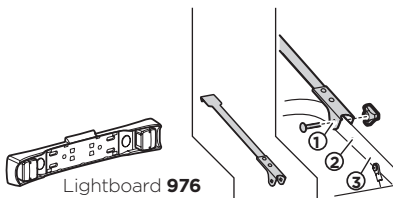

HYUNDAI Terracan, 5-dr SUV, 01-03	Does not cover the rear lights	-	2
HYUNDAI Tucson, 5-dr SUV, 04-09	Does not cover the rear lights	-	3
JEEP Cherokee, 5-dr SUV, 98-01	Does not cover the rear lights	-	3
JEEP Commander, 5-dr SUV, 06-10	Does not cover the rear lights	-	3
JEEP Grand Cherokee, 5-dr SUV, 99-04	Does not cover the rear lights	-	3
JEEP Grand Cherokee, 5-dr SUV, 05-10	Does not cover the rear lights	-	2
KIA Carens, 5-dr MPV, 02-06	Does not cover the rear lights	-	3
KIA Carens, 5-dr MPV, 07-12	Does not cover the rear lights	9115	3
KIA Carnival I, 5-dr MPV, 98-05	Does not cover the rear lights	9111	1
KIA Carnival II, 5-dr MPV, 06-14	Does not cover the rear lights	9111	2
KIA Sorento, 5-dr SUV, 02-08	Does not cover the rear lights	-	2
KIA Sportage (Mk I), 5-dr SUV, 94-03	Does not cover the rear lights	-	3
KIA Sportage (Mk II), 5-dr SUV, 04-10	Does not cover the rear lights	9115	1
KIA Sportage (Mk III), 5-dr SUV, 10-16	Does not cover the rear lights	-	2
KIA Venga, 5-dr Hatchback, 10-	Does not cover the rear lights	-	3
LANCIA Zeta, 5-dr MPV, 94-02	Does not cover the rear lights	9111	2
LEXUS RX 300, 5-dr SUV, 98-03	Does not cover the rear lights	-	2
MAZDA 2, 5-dr Hatchback, 02-07	Does not cover the rear lights	-	2
MAZDA 5, 5-dr MPV, 11-	Does not cover the rear lights	-	2
MAZDA 6 (Mk I), 5-dr Estate, 02-07	Does not cover the rear lights	-	3
MAZDA Demio, 5-dr MPV, 96-02	Does not cover the rear lights	-	3
MAZDA MPV, 5-dr MPV, 99-06	Does not cover the rear lights	9111	1
MAZDA Premacy, 5-dr MPV, 99-04	Lightboard 976 recommended	-	1
MAZDA Tribute, 5-dr SUV, 00-06	Does not cover the rear lights	-	3
MERCEDES A-Class (W169), 3/5-dr Hatchback, 04-12	Does not cover the rear lights	-	3
MERCEDES B-Class (W245), 5-dr Hatchback, 05-11	Does not cover the rear lights	-	3
MERCEDES M-Class (W164), 5-dr SUV, 05-11	Does not cover the rear lights	-	2
MERCEDES R-Class (W251), 5-dr Estate, 06-13	Does not cover the rear lights	-	3
MITSUBISHI Colt, 5-dr Hatchback, 04-12	Lightboard 976 recommended	-	3