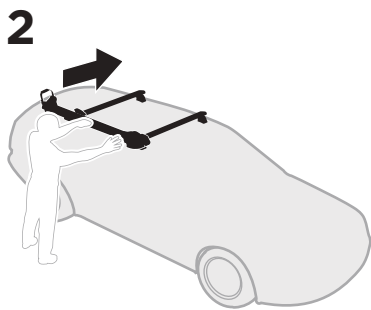

i Thule ThruRide 565
T-Track Adapter Fit Table

Included	+	Optional
  20 x 20 mm T-Track Adapter		 30 x 24 mm Thule T-Track Adapter 889-4
Thule WingBar Evo/ WingBar/ SlideBar/ AeroBar or other 20mm-T-Track		Other 24 mm-T-Track (e.g. BMW, Renault)