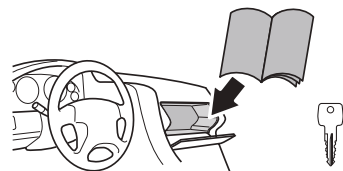

i

Not to be used with Mavic SpeedRelease System

Not ok
 Non-compatible bike fork drop outs.

Carbon Fiber/
Carbon

Not ok

Min
21 mm

Not ok

9 mm Quick Release:

**Max
130 km/h**

2,7 kg

**= Max
17 kg**