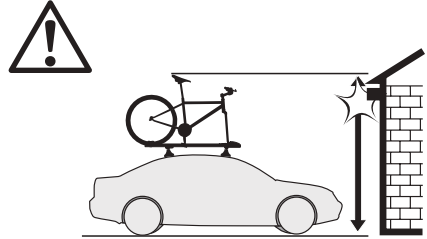

HE  
AR

**CITY CRASH**  
Complies with ISO norm

- i**
-  Thule WingBar Evo
-  Thule WingBar
-  Thule AeroBar
-  Thule SlideBar
-  Thule ProBar

**i**

 Not to be used with Mavic SpeedRelease System

**Not ok**  
 Non-compatible bike fork drop outs.