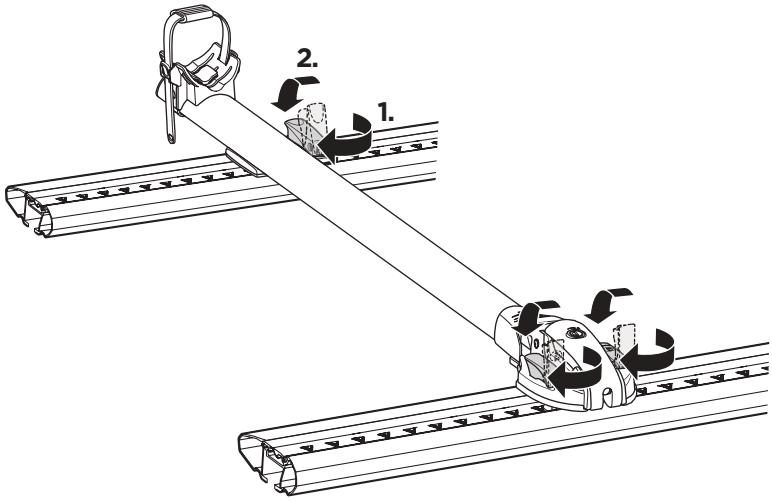

3

4

12-20 mm Thru Axles:

9 mm Quick Release: