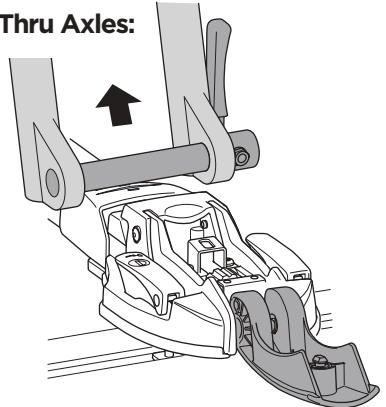

i

9 mm Quick Release:

12-20 mm Thru Axles: