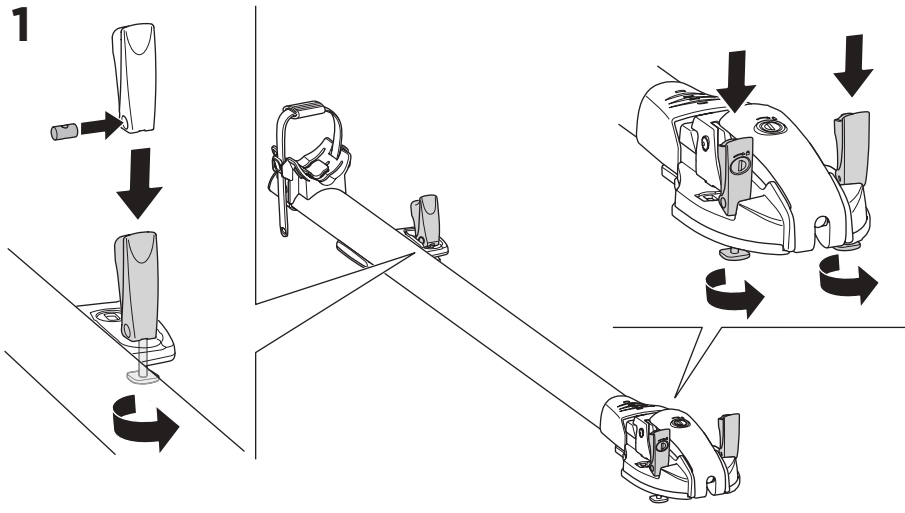

i Thule ThruRide 565
T-Track Adapter Fit Table

Included	+	Optional
  20 x 20 mm T-Track Adapter		 30 x 24 mm Thule T-Track Adapter 889-4
Thule WingBar Evo/ WingBar/ SlideBar/ AeroBar or other 20mm-T-Track		Other 24 mm-T-Track (e.g. BMW, Renault)