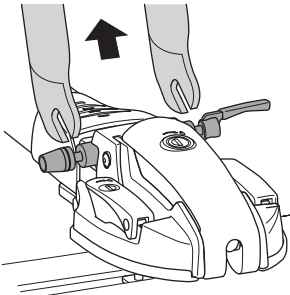

i

9 mm Quick Release:

12-20 mm Thru Axles: