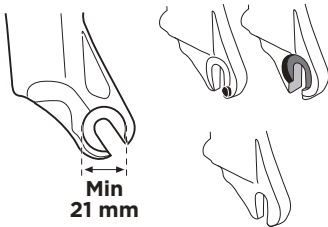

Carbon Fiber/
Carbon

Not ok

Min
21 mm

Not ok

9 mm Quick Release: