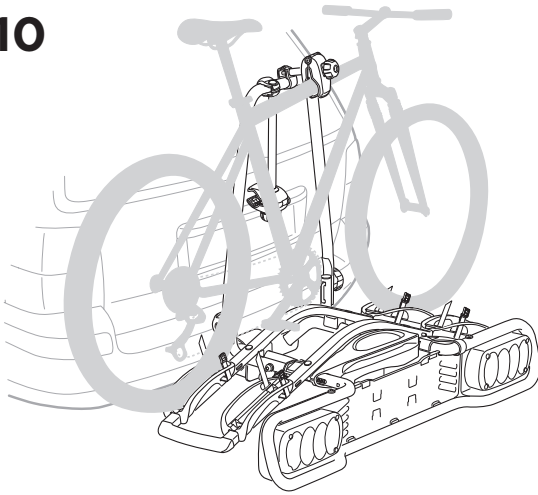

10

Thule Bike Frame Adapter

982

i