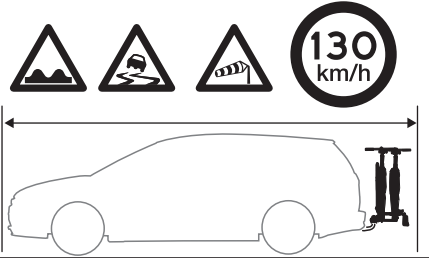

Thule EuroRide 940

CITY CRASH
Complies with ISO norm

Thule EuroRide 941

CITY CRASH
Complies with ISO norm

i

i

40 kg	 14,2 kg	Max 25,8 kg
50 kg		Max 35,8 kg
>55 kg		Max 36 kg

1