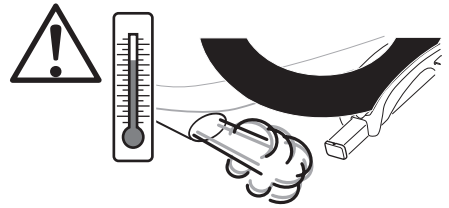

Thule EuroRide 940

CITY CRASH
Complies with ISO norm

Thule EuroRide 941

CITY CRASH
Complies with ISO norm

i

i

40 kg	 14,2 kg	Max 25,8 kg
50 kg		Max 35,8 kg
>55 kg		Max 36 kg

1