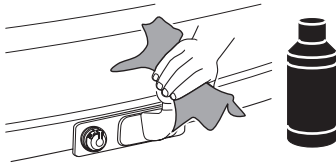

Thule EuroRide 940

CITY CRASH
Complies with ISO norm

Thule EuroRide 941

CITY CRASH
Complies with ISO norm

i

i

40 kg	 14,2 kg	Max 25,8 kg
50 kg		Max 35,8 kg
>55 kg		Max 36 kg

1